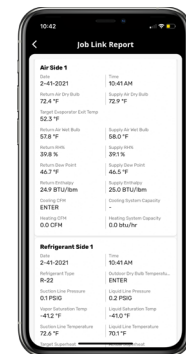

Link Your Tools.

Connect a variety of tools with the most advanced wireless range, up to 1000 feet, to gather real-time system diagnostics across the entire jobsite.

- One-Time Connectivity to Wireless Tools.
- Measurements & Data on a Single Screen.

Job Link® System Mobile App

There are three subscription tiers available, depending on your HVACR business needs. Visit fieldpiecejoblink.com to sign up today!

Job Link Free

- Live measurements
- Advanced calculations
- System diagnostics
- Free PDF reports

Job Link Pro

Everything in Job Link Free plus:

- Cloud storage
- Inspection checklists
- Photos and notes
- Customer and equipment history
- Build teams
- Live Look-in

Job Link Pro + Invoicing

Everything in Job Link Free and Job Link Pro plus:

- Professional invoicing
- Customizable parts and equipment
- Customizable hourly rates
- QuickBooks online integration

Link Your Jobs.

Featuring a new work order management system, with geolocation tagging, that eliminates time spent searching for buried details.